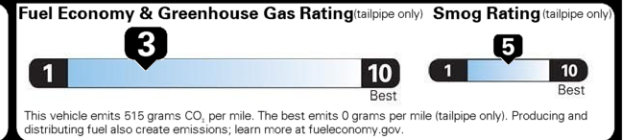

EXTERIOR

Chrome Front and Body Color Rear Bumper
Chrome Door Handles
Body Color Grille w/ Gun Metallic Insert
Dual Power Heated Outside Mirrors
Removable Locking Tailgate
Black Front Tow Hooks
LED Tail Lamps
Variable Intermittent Wipers

WARRANTY

America's Best Truck Warranty
5 Years/100,000 Miles Bumper-To-Bumper
See dealer for limited warranty details

++For more information, see dealer, owner's manual, or www.NissanUSA.com/connect/legal

Manufacturer's Suggested Retail Base Price:	$45,860.00
Options Included by Manufacturer	
ACCESSORY UTILITY PKG	795.00
Trailer Hitch	
Bumper Step	
FLOOR MATS-CARPET	215.00
SPLASH GUARDS	245.00
LOOP SIDE STEPS	690.00
OFF ROAD PROTECTION PACKAGE	490.00
Interior Door Scuff Protection	
Off-Road Adventure Kit	
Adventure Medic Kit	
A/S Floor Mats	
TOW MIRROR KIT, BLACK	690.00
DESTINATION CHARGES	1,595.00
Total*	$50,580.00

EPA DOT Fuel Economy and Environment Gasoline Vehicle

Fuel Economy

18 MPG
combined city/hwy

15 MPG
city

21 MPG
highway

5.6 gallons per 100 miles

STANDARD PICKUP TRUCKS range from 14 to 27 MPG. The best vehicle rates 141 MPG.

You spend $6,000

more in fuel costs over 5 years compared to the average new vehicle.

Annual fuel cost $2,700

Actual results will vary for many reasons, including driving conditions and how you drive and maintain your vehicle. The average new vehicle gets 27 MPG and costs $7,500 to fuel over 5 years. Cost estimates are based on 15,000 miles per year at $3.25 per gallon. MPGe is miles per gasoline gallon equivalent. Vehicle emissions are a significant cause of climate change and smog.

fueleconomy.gov

Calculate personalized estimates and compare vehicles

GOVERNMENT 5-STAR SAFETY RATINGS

Overall Vehicle Score Not Rated
Based on the combined ratings of frontal, side and rollover. Should ONLY be compared to other vehicles of similar size and weight.

Frontal Crash Driver Not Rated
Passenger Not Rated
Based on the risk of injury in a frontal impact. Should ONLY be compared to other vehicles of similar size and weight.

Side Crash Front seat Not Rated
Rear seat Not Rated
Based on the risk of injury in a side impact.

Rollover ★★★★★
Based on the risk of rollover in a single-vehicle crash.

Star ratings range from 1 to 5 stars (★★★★★) with 5 being the highest.

Source: National Highway Traffic Safety Administration (NHTSA)
www.safercar.gov or 1-888-327-4236

DELIVERY

VEHICLE COLORS:
EXT: GUN METALLIC
INT: BLACK

FINAL ASSEMBLY POINT:
CANTON

TRANSPORT METHOD:
TRUCK

DEALER:
PRIORITY NISS NEWPORT NWS
12925 JEFFERSON AVENUE
NEWPORT NEWS VA
23608

This Vehicle qualifies for Nissan's

Security+Plus Extended Protection Plan

The only service agreement backed by Nissan Extended Services North America!
Ask your dealer for details, or call 1-800-NISSAN-1 for more information

VIN: 1N6AA1EC0MN501972
EMS: 50 STATE EMISSIONS
MDL: 38211-501972 KAD-G
OPT: A-A92L94B92C03F92K92 T92

20200810224939AS5443

**Not actual Monroney Label. Provided for informational purposes only. Vehicle features, pricing and other information subject to change, may vary from actual vehicle content and/or Monroney label description. While Nissan makes reasonable efforts to ensure accuracy of information, Nissan is not responsible for changes, errors or omissions. See actual vehicle and/or verify information in question with your Nissan dealer.